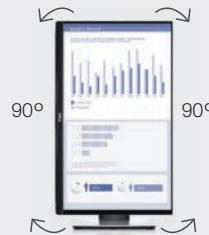

# Adjustability and connectivity

DELL 23 MONITOR | P2319H

Easily adjust the panel to your preferred viewing position.

Back view -  
Cable management slot

Tilt and height adjustable

Pivot

Swivel